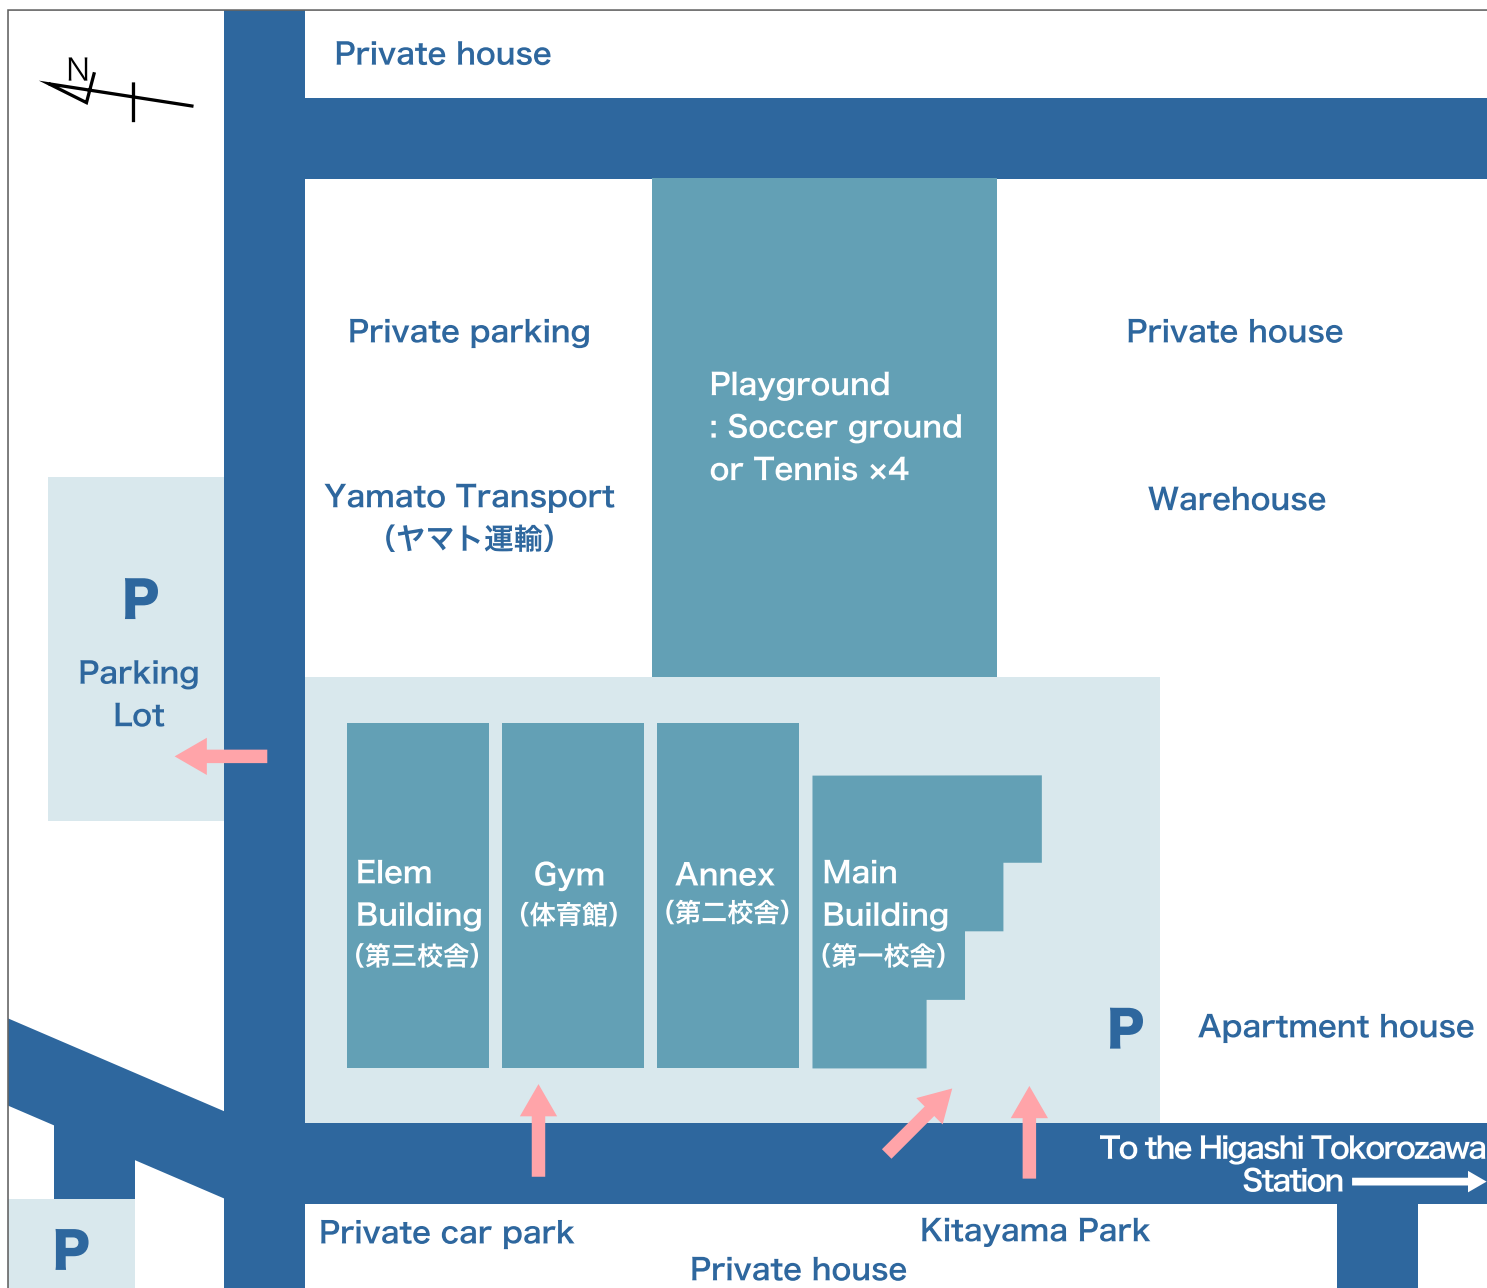

CAMPUS MAP

Main Building

Classroom101, 201-209
Science Laboratory
Library
Guidance Room
Cafeteria & Kitchen
Health Room
Teacher & Staff Room

Annex

Classrooms
Changing Room
Multi-Purpose Room (MP1, MP2)
Computer Room
Gymnatorium

Elementary Building

Classrooms
Music Room
Teacher & Staff Room